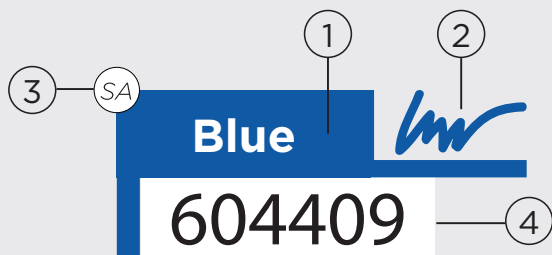

nordic

catalogue 2025.

www.pilotnordic.com

write
your
world

PILOT

information

BEGREEN

BeGreen is Pilot's environmentally friendly range of pens. They are manufactured out of recycled plastic and at least 70% of the pens weight is made out of recycled materials in accordance with ISO14021. Excluding replaceable parts (e.g. refillers, ink, lead etc). All of our factories are ISO 14001 certified and our factory in France is EMAS certified.