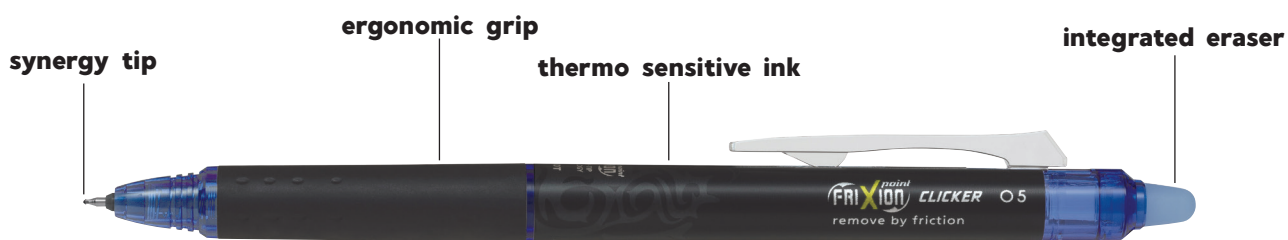

Frixion Point Clicker Erasable

BLRT-FRPS

- Synergy tip
- Thermo-sensitive ink and integrated eraser
- Ergonomic grip

0.5mm tip size / 0.25mm line width

Refillable

Erasable Ink

FRIXION POINT CLICKER

Black	Pink
604409	604478
Red	L. Blue
604416	604461
Blue	Violet
604423	604454
Green	Bl. Black
604430	604447

REFILL

3 pcs

	401985
	401992
	402005
	402012
	402043
	402036
	402029
	605727

SET2GO

4 pcs

B	R	BL	BB
571971