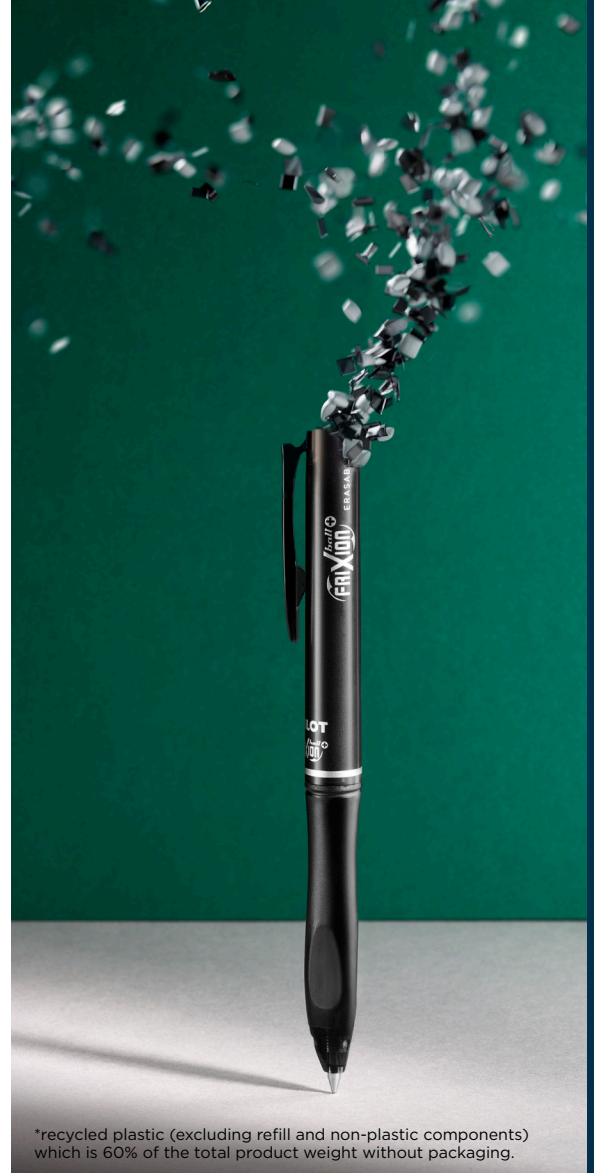

Erasable & refillable pen.

FriXion Ball Plus Erasable

BLRT-FRS & BLRT-FR7

- Thermo sensitive ink
- Integrated eraser
- Ergonomic grip
- Thungsten carbide ball esign

- 0.7mm tip size / 0.35mm line width
- Refillable
- Erasable Ink
- Recycled 82%*

FRIXION ZONE		REFILL	
0.7		0.7 - 3 pcs	
Black	Blue		356056
669699	669705		356063
Red	Green		356070
669712	669729		356087
GREEN PACK			
10 pens + 10 refills			
Black	Blue		
448020	448037		

*recycled plastic (excluding refill and non-plastic components) which is 60% of the total product weight without packaging.

X